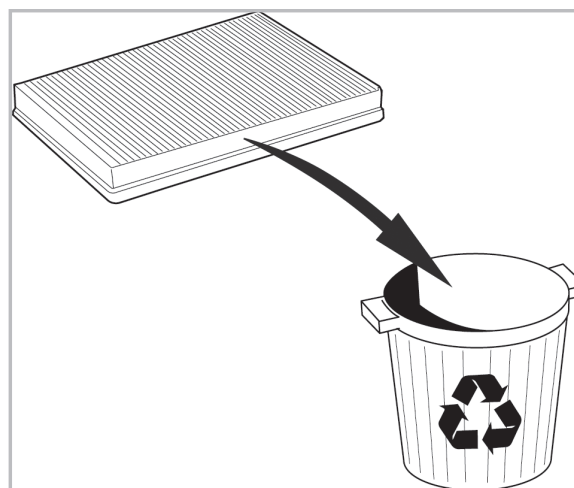

PROTECT

combined with active carbon

715602

FH437

CA

WANT TO KNOW MORE?

www.valeo-techassist.com

FOR
MERCEDES SPRINTER II A+ (04/06 >)
VOLKSWAGEN CRAFTER A/C+ (04/06 >)