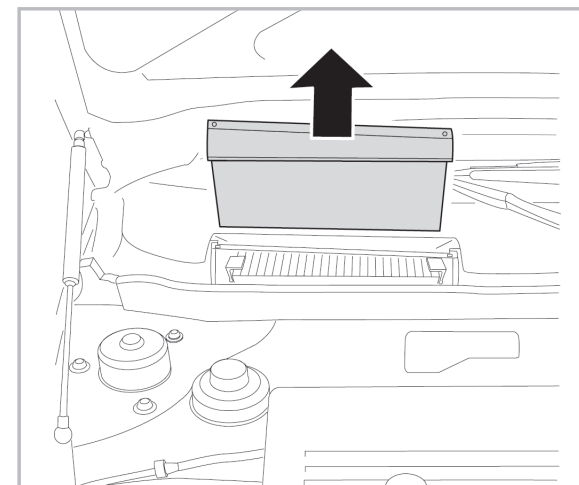

PROTECT

combined with active carbon

715602

FH437

CA

WANT TO KNOW MORE?

www.valeo-techassist.com

FOR
MERCEDES SPRINTER II A+ (04/06 >)
VOLKSWAGEN CRAFTER A/C+ (04/06 >)