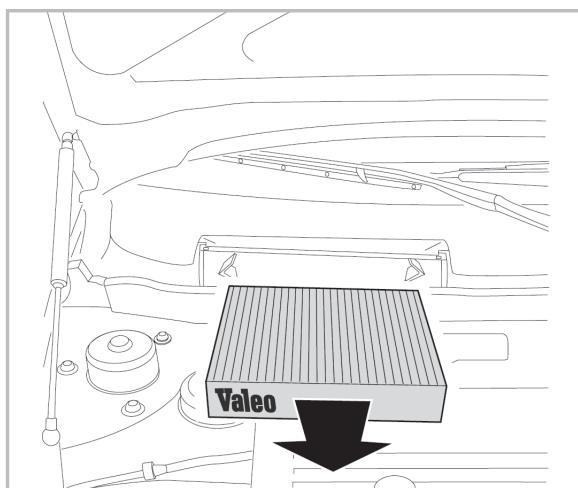

PROTECT

combined with active carbon

715602

FH437

CA

WANT TO KNOW MORE?

www.valeo-techassist.com

FOR
MERCEDES SPRINTER II A+ (04/06 >)
VOLKSWAGEN CRAFTER A/C+ (04/06 >)