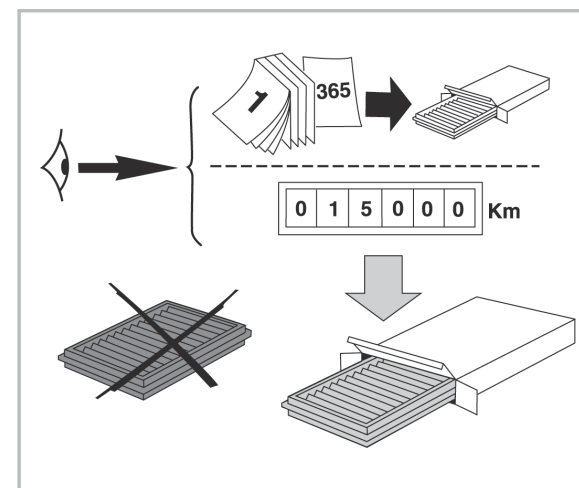

PROTECT

combined with active carbon

715602

FH437

CA

WANT TO KNOW MORE?

www.valeo-techassist.com

FOR
MERCEDES SPRINTER II A+ (04/06 >)
VOLKSWAGEN CRAFTER A/C+ (04/06 >)