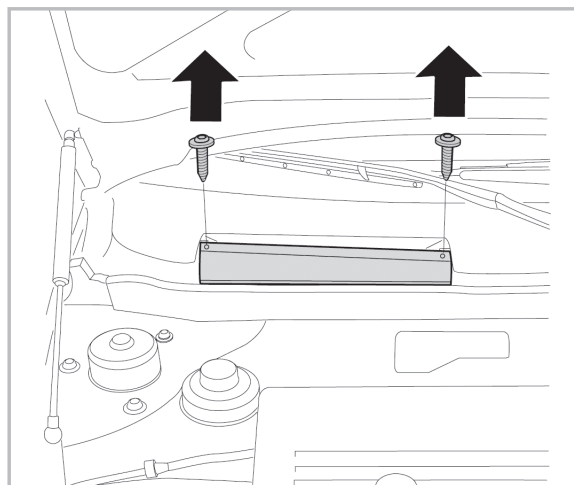

PROTECT

combined with active carbon

715602

FH437

CA

WANT TO KNOW MORE?

www.valeo-techassist.com

FOR
MERCEDES SPRINTER II A+ (04/06 >)
VOLKSWAGEN CRAFTER A/C+ (04/06 >)